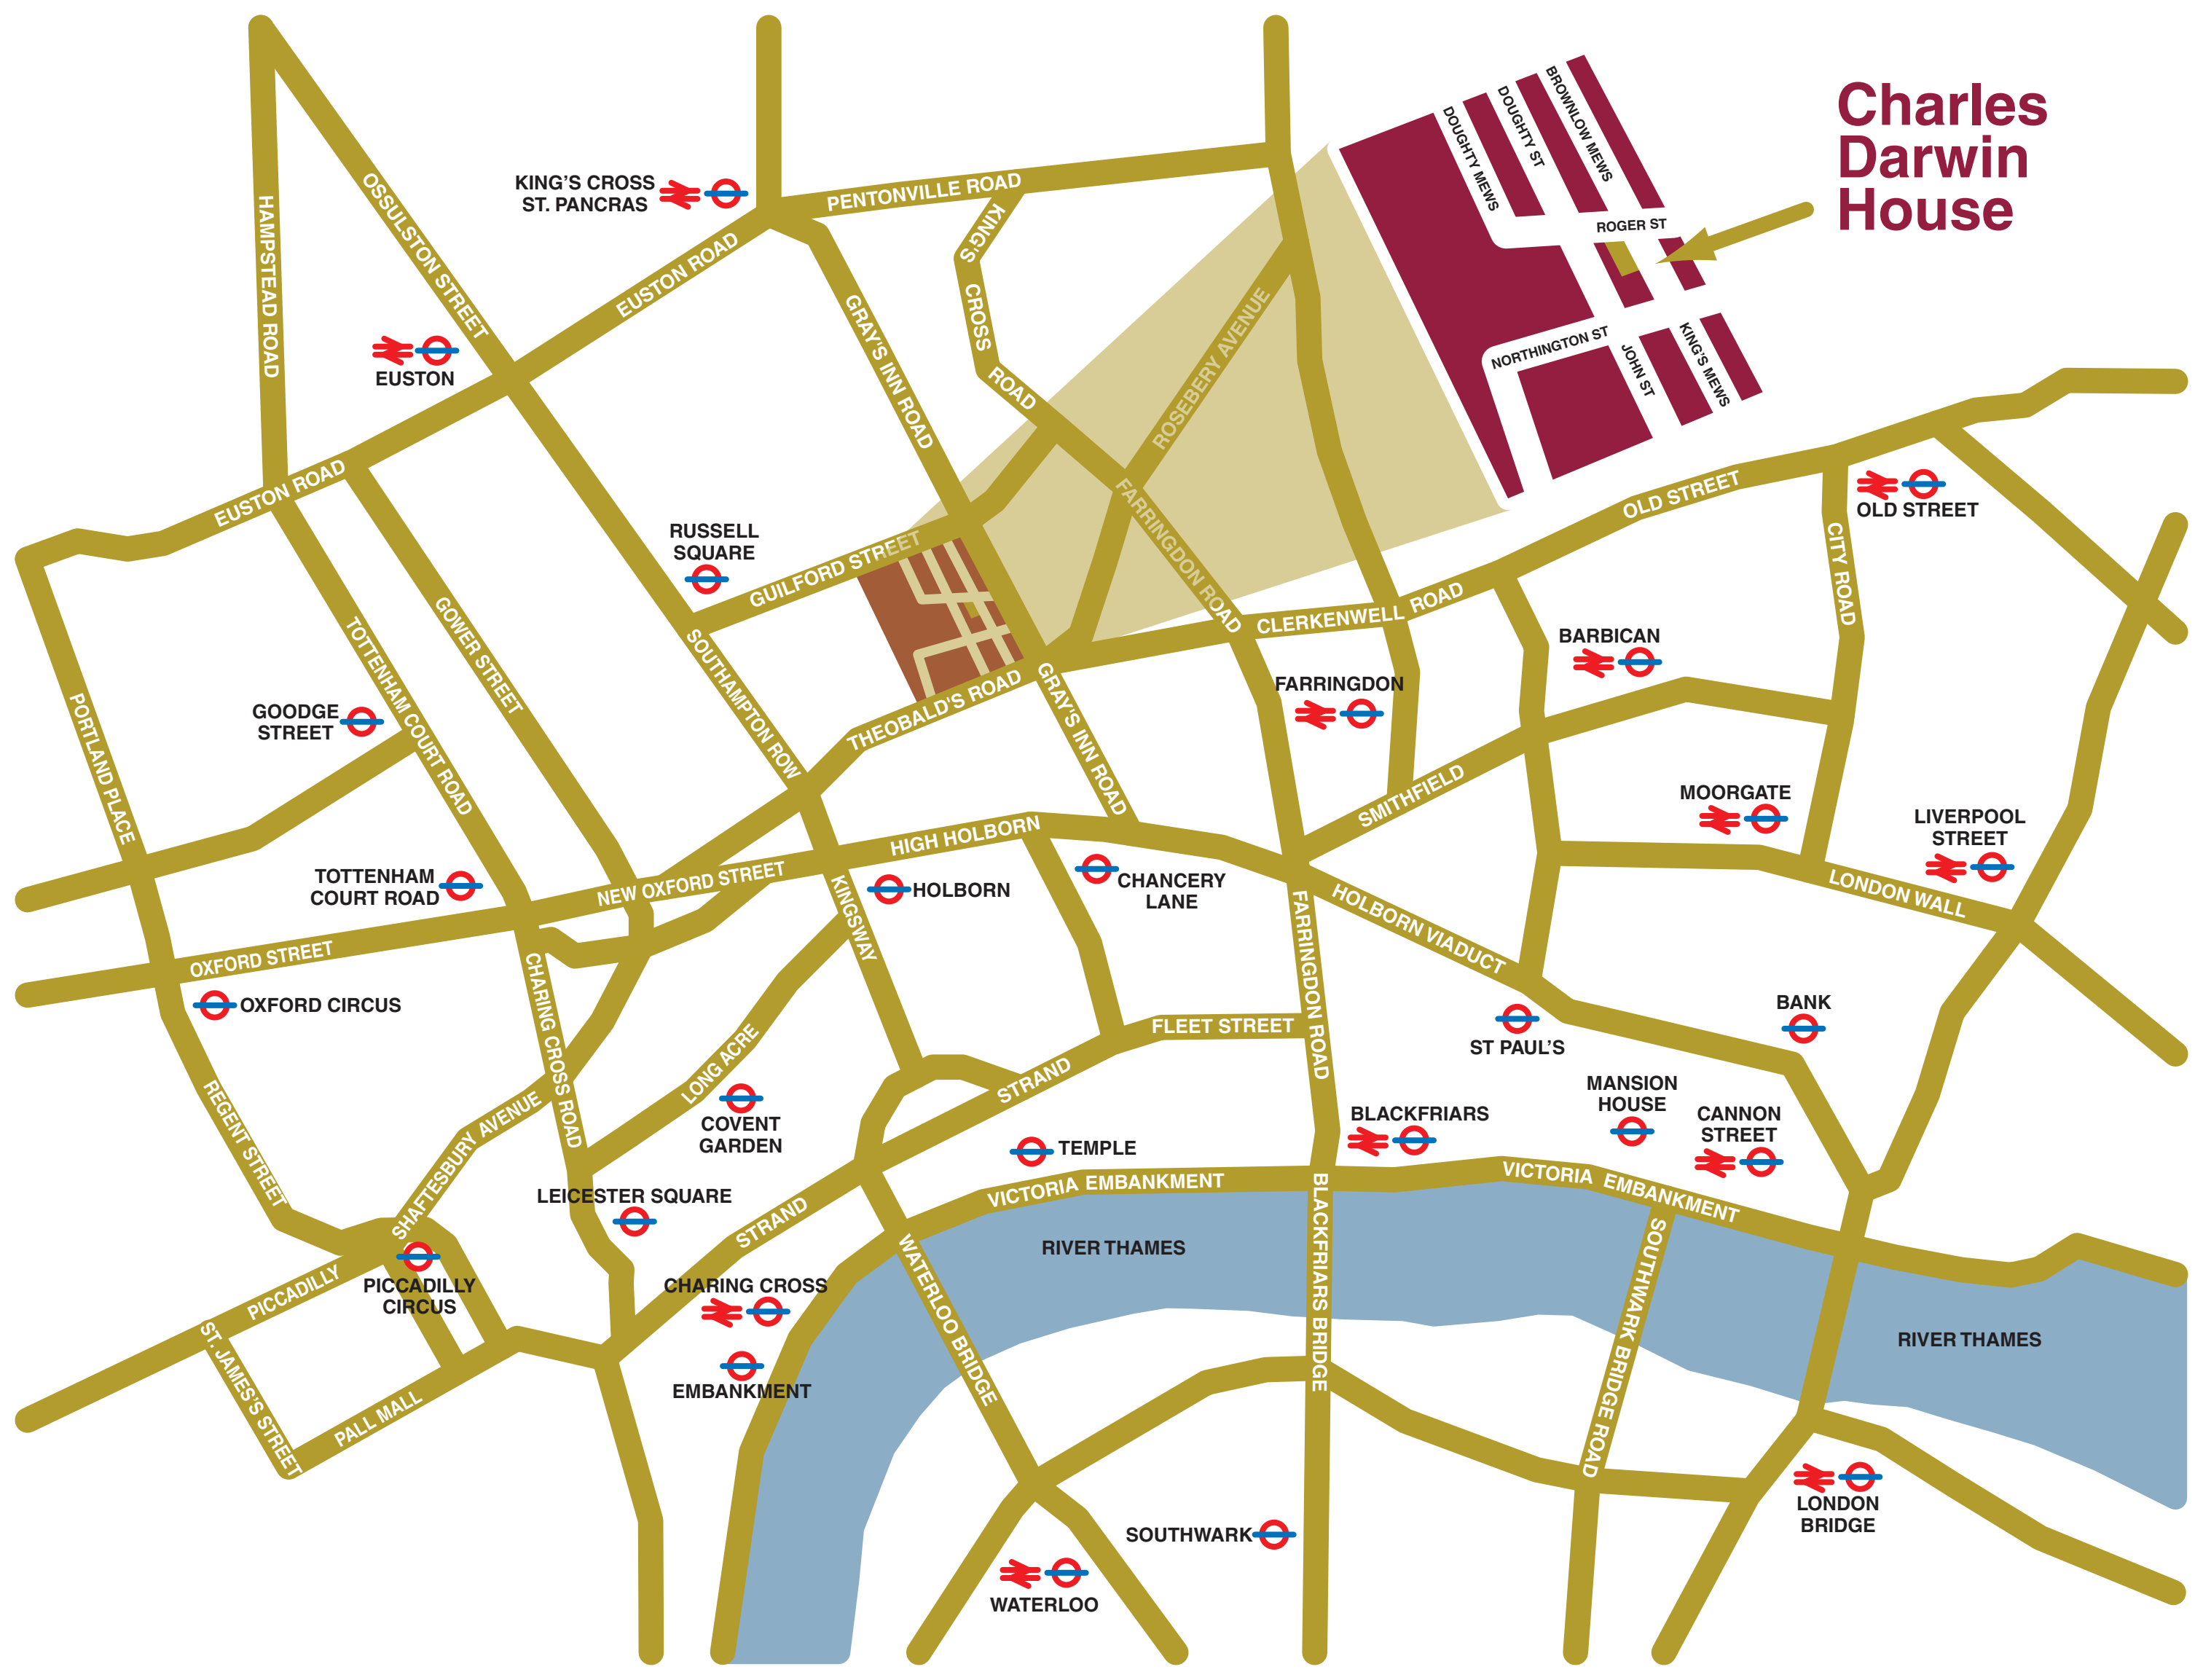

# Charles Darwin House

KING'S CROSS  
ST. PANCRAS

EUSTON

RUSSELL  
SQUARE

GOODGE  
STREET

TOTTENHAM  
COURT ROAD

OXFORD STREET

OXFORD CIRCUS

LIVERPOOL  
STREET

OLD STREET

LONDON  
BRIDGE

WATERLOO

SOUTHWARK

HAMPSTEAD ROAD

OSSULSTON STREET

EUSTON ROAD

EUSTON ROAD

TOTTENHAM COURT ROAD

GOWER STREET

GUILFORD STREET

SOUTHAMPTON ROW

THEOBALD'S ROAD

NEW OXFORD STREET

KINGSWAY

PENTONVILLE ROAD

GRAY'S INN ROAD

KING'S CROSS ROAD

ROSEBERY AVENUE

FARRINGDON ROAD

CLERKENWELL ROAD

SMITHFIELD

HOLBORN VIADUCT